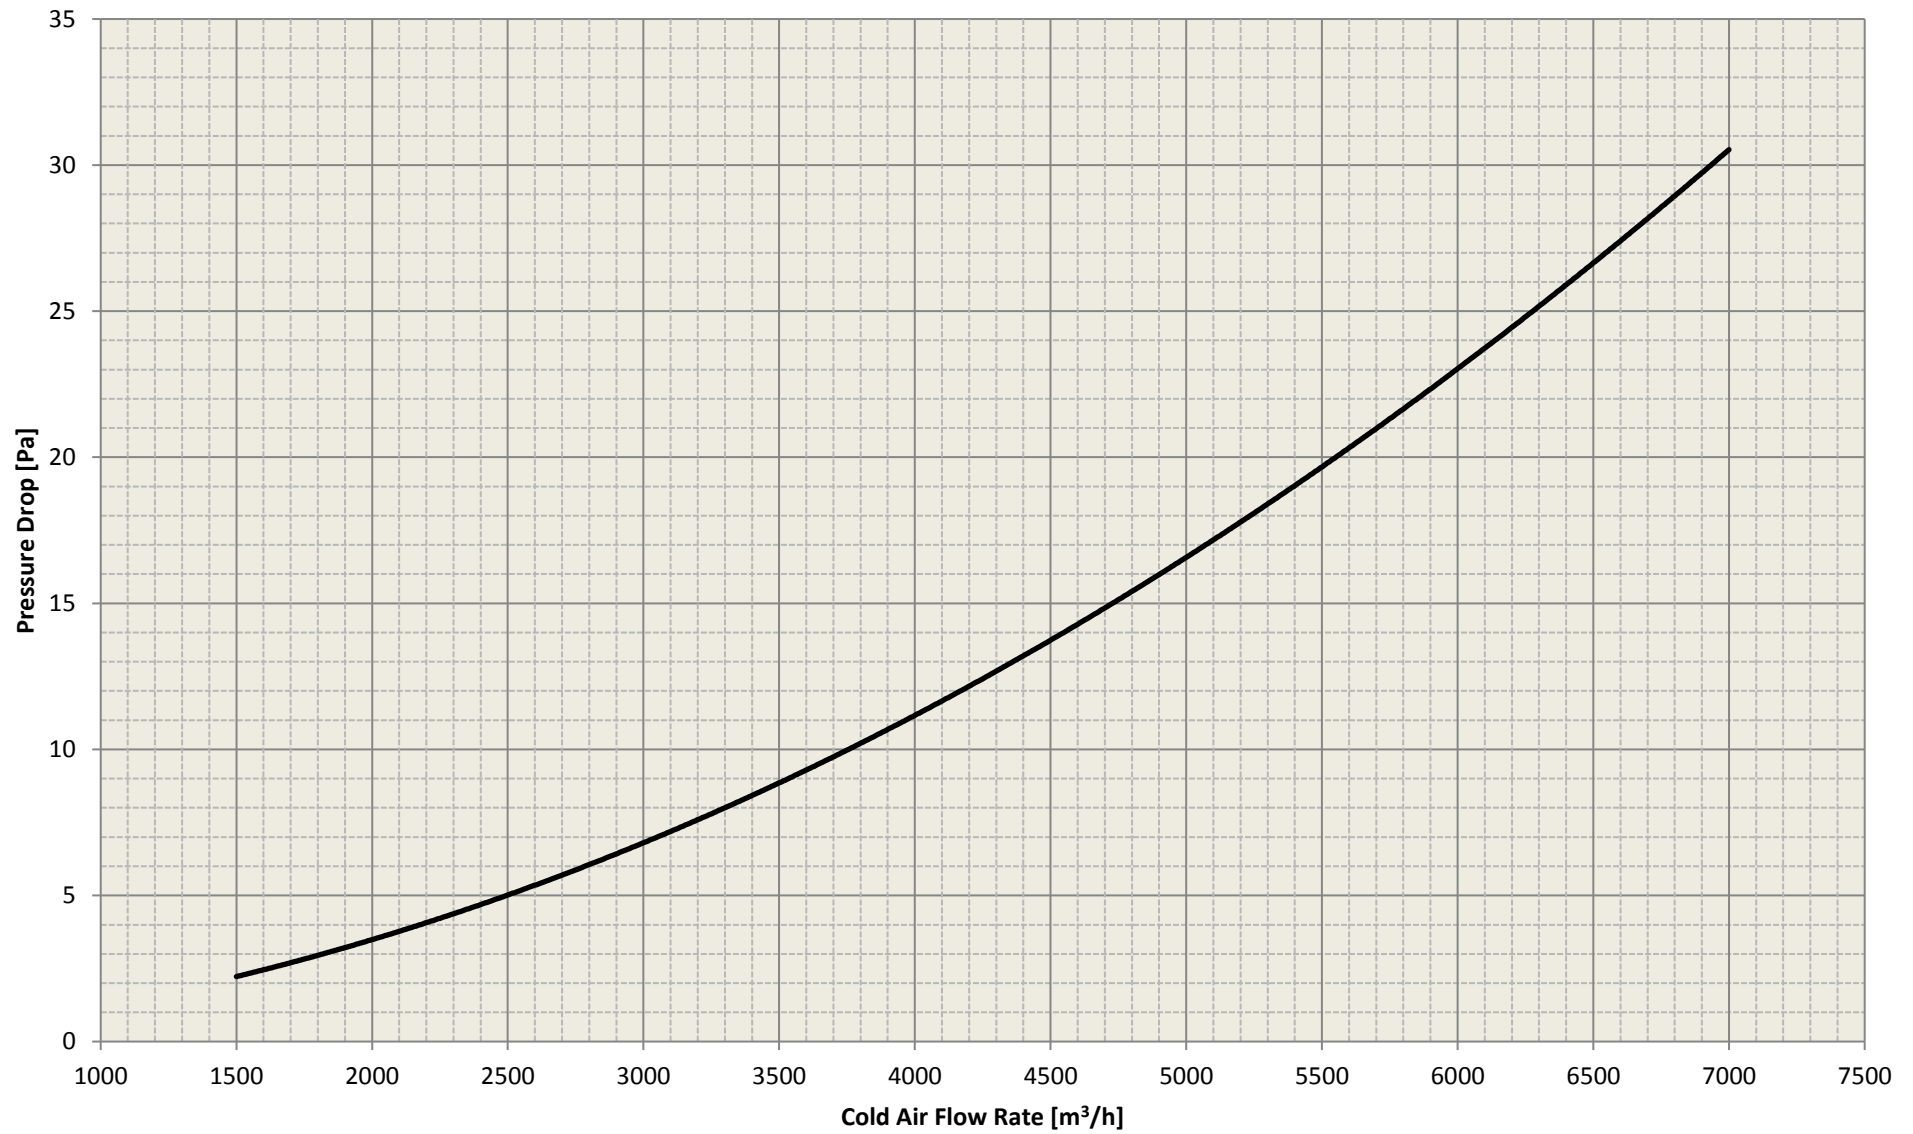

Rear Door Cooler 800x2000mm: Air Side Pressure Drop

Rear Door Cooler 800x2000mm: Cooler Power

Rear Door Cooler 800x2000mm: Water Side Pressure Drop