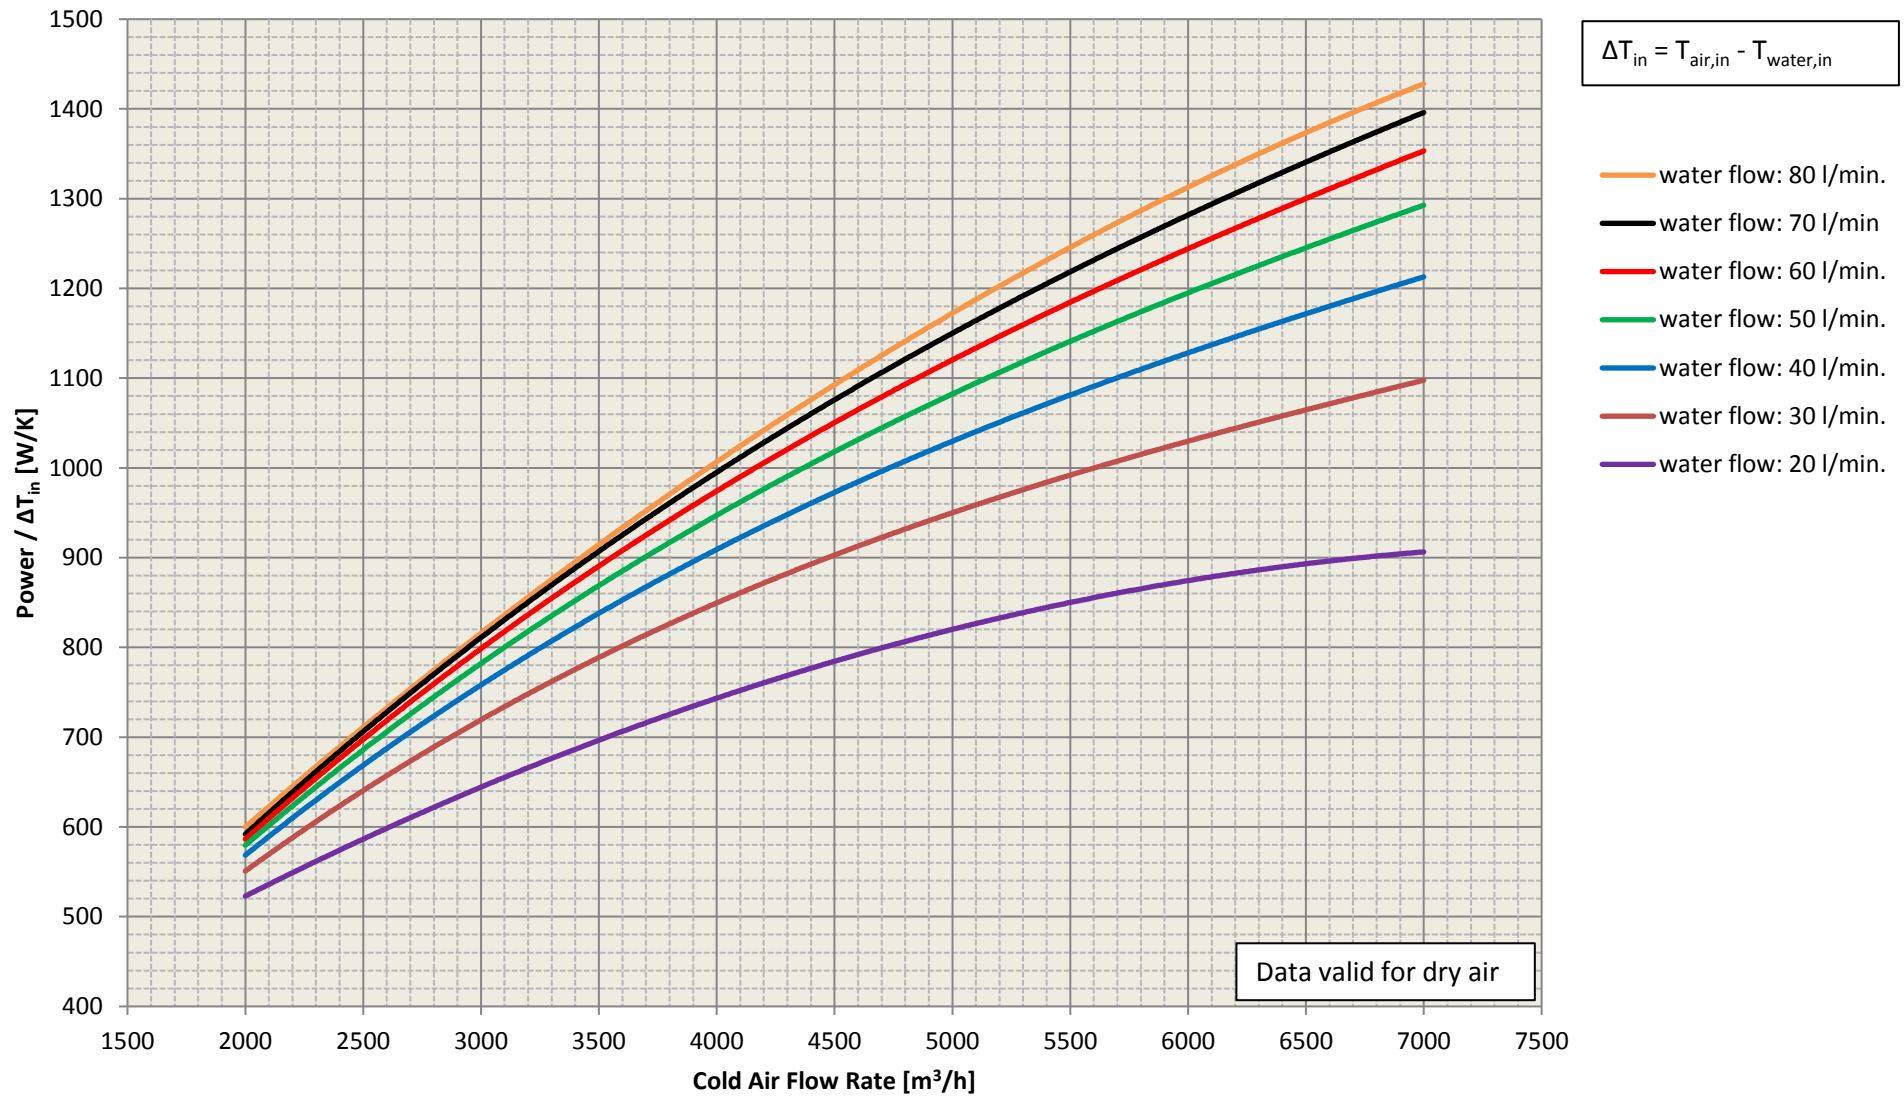

Rear Door Cooler 800x2000mm: Air Side Pressure Drop

Rear Door Cooler 800x2000mm: Cooler Power

Rear Door Cooler 800x2000mm: Water Side Pressure Drop